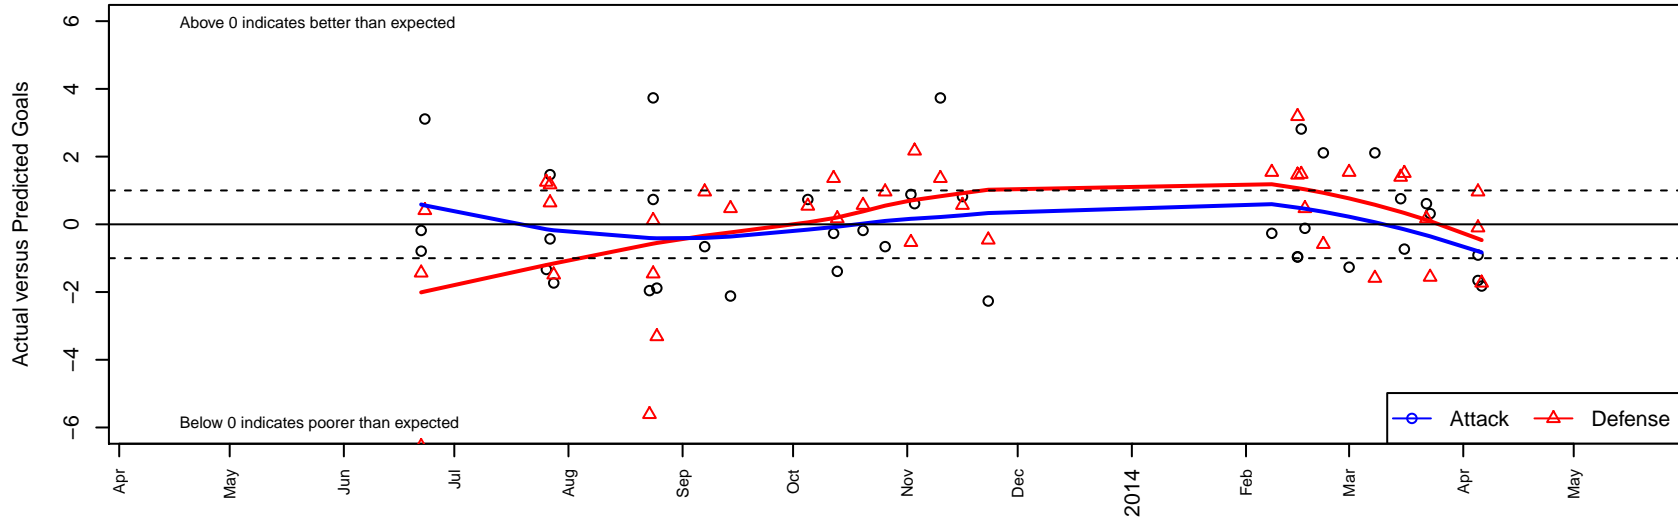

Tynecastle FC B01
Dots are actual minus expected GF (blue circles) and GA (red triangles).
Blue line is smoothed change in attack strength. Red is smoothed change in defense strength.